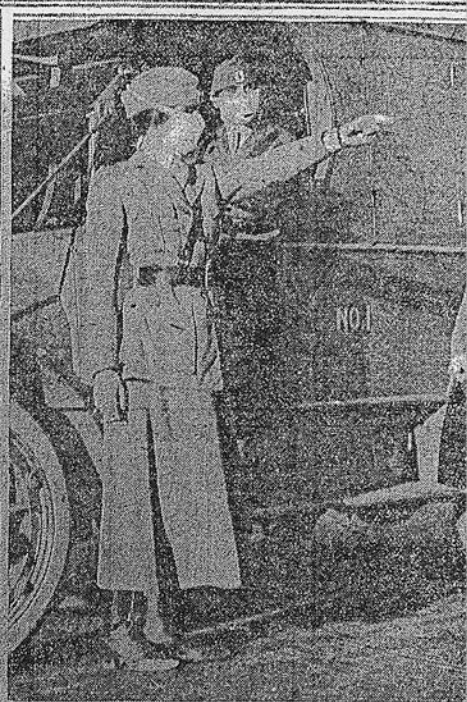

"EXAMINER'S" NEWS PICTURES FROM S. F. AND WAR FRONTS

Red Cross ambulance workers who are aiding greatly in checking the spread of influenza in San Francisco. On the left is Mrs. Helen Garrett, Miss Helen Son, Miss Aileen Treat and Miss Marjorie Levin, beside the Red Cross motor ambulance. In the photo on the right are Miss Marjorie Levin (left) and Miss Helen St. Goar handling packages of "flu masks," which are to be distributed among the public.

Copyright by International Film Service

(Left) Mrs. James Rolph Jr. and her daughter, Miss Annette Rolph, aiding the Red Cross by making influenza masks. (Right) Assembly in the auditorium of Girls' High School, where about 750 teachers met in order to lend their services in the war being waged to check the influenza epidemic. All wore masks, as well as the speakers.